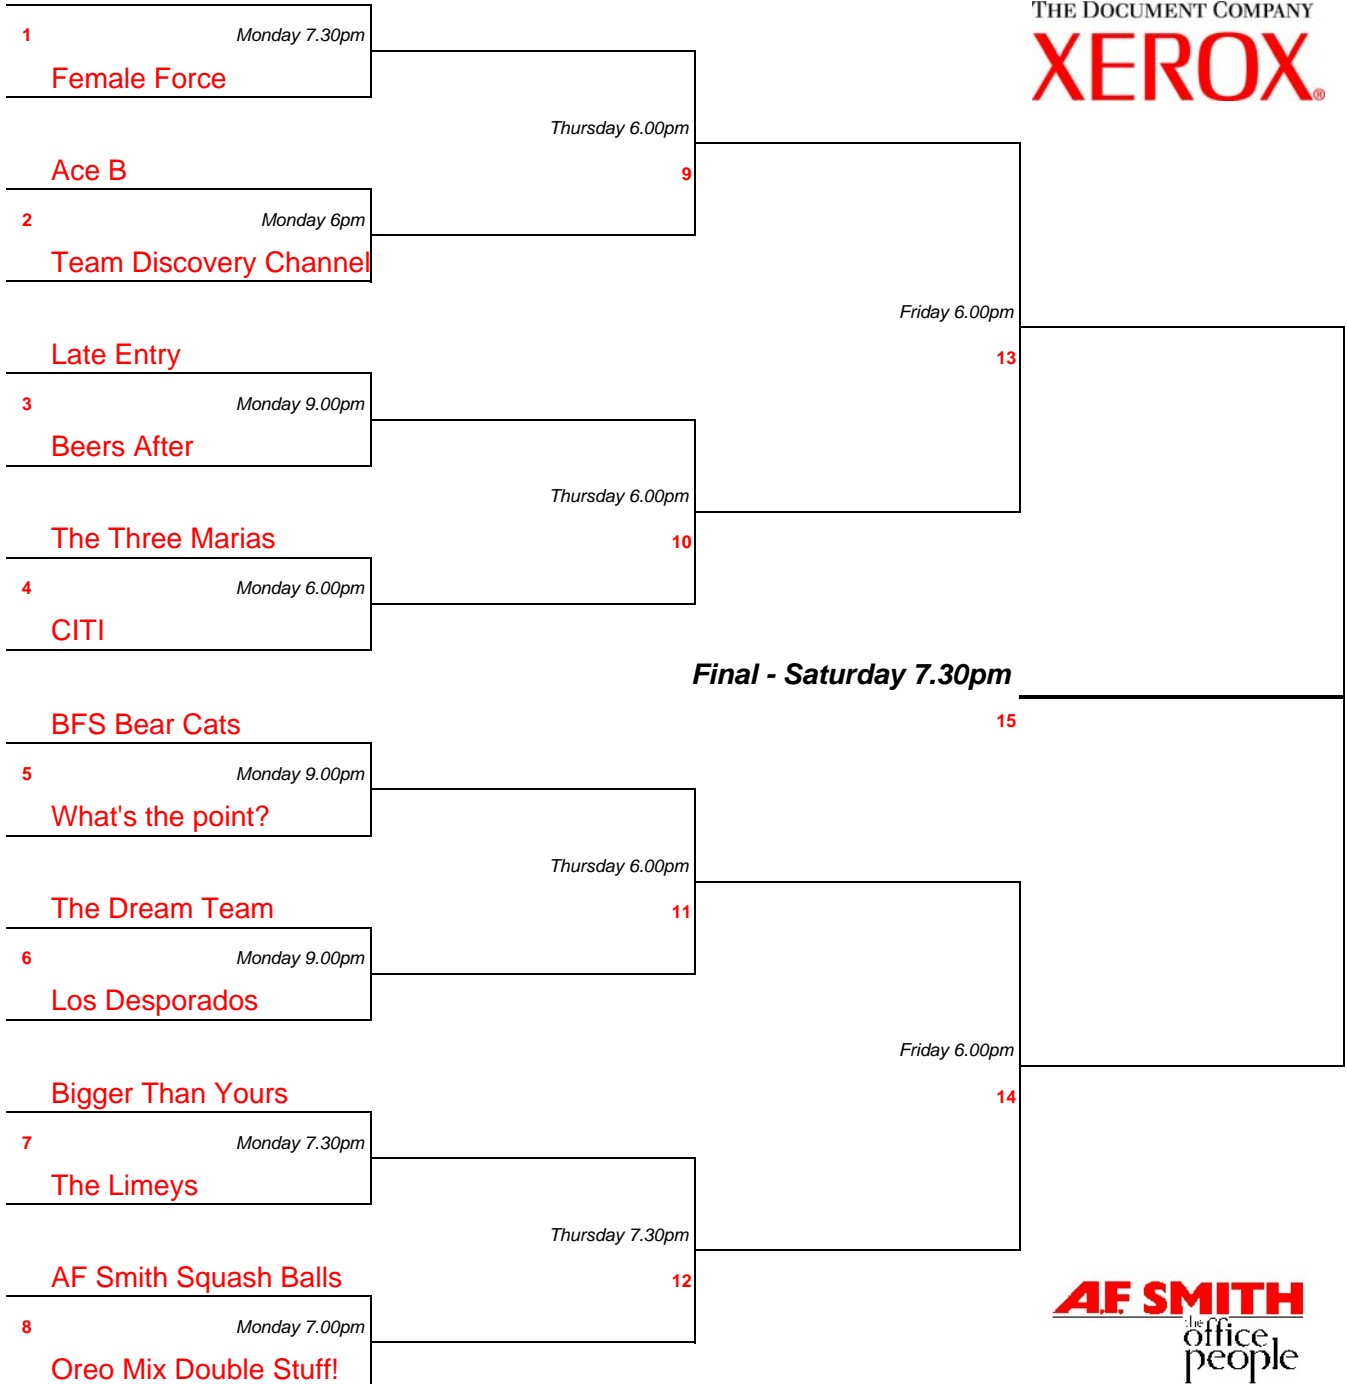

AF Smith Corporate Team Tournament 2007 Division 2 Main Draw

Somers Construction

THE DOCUMENT COMPANY