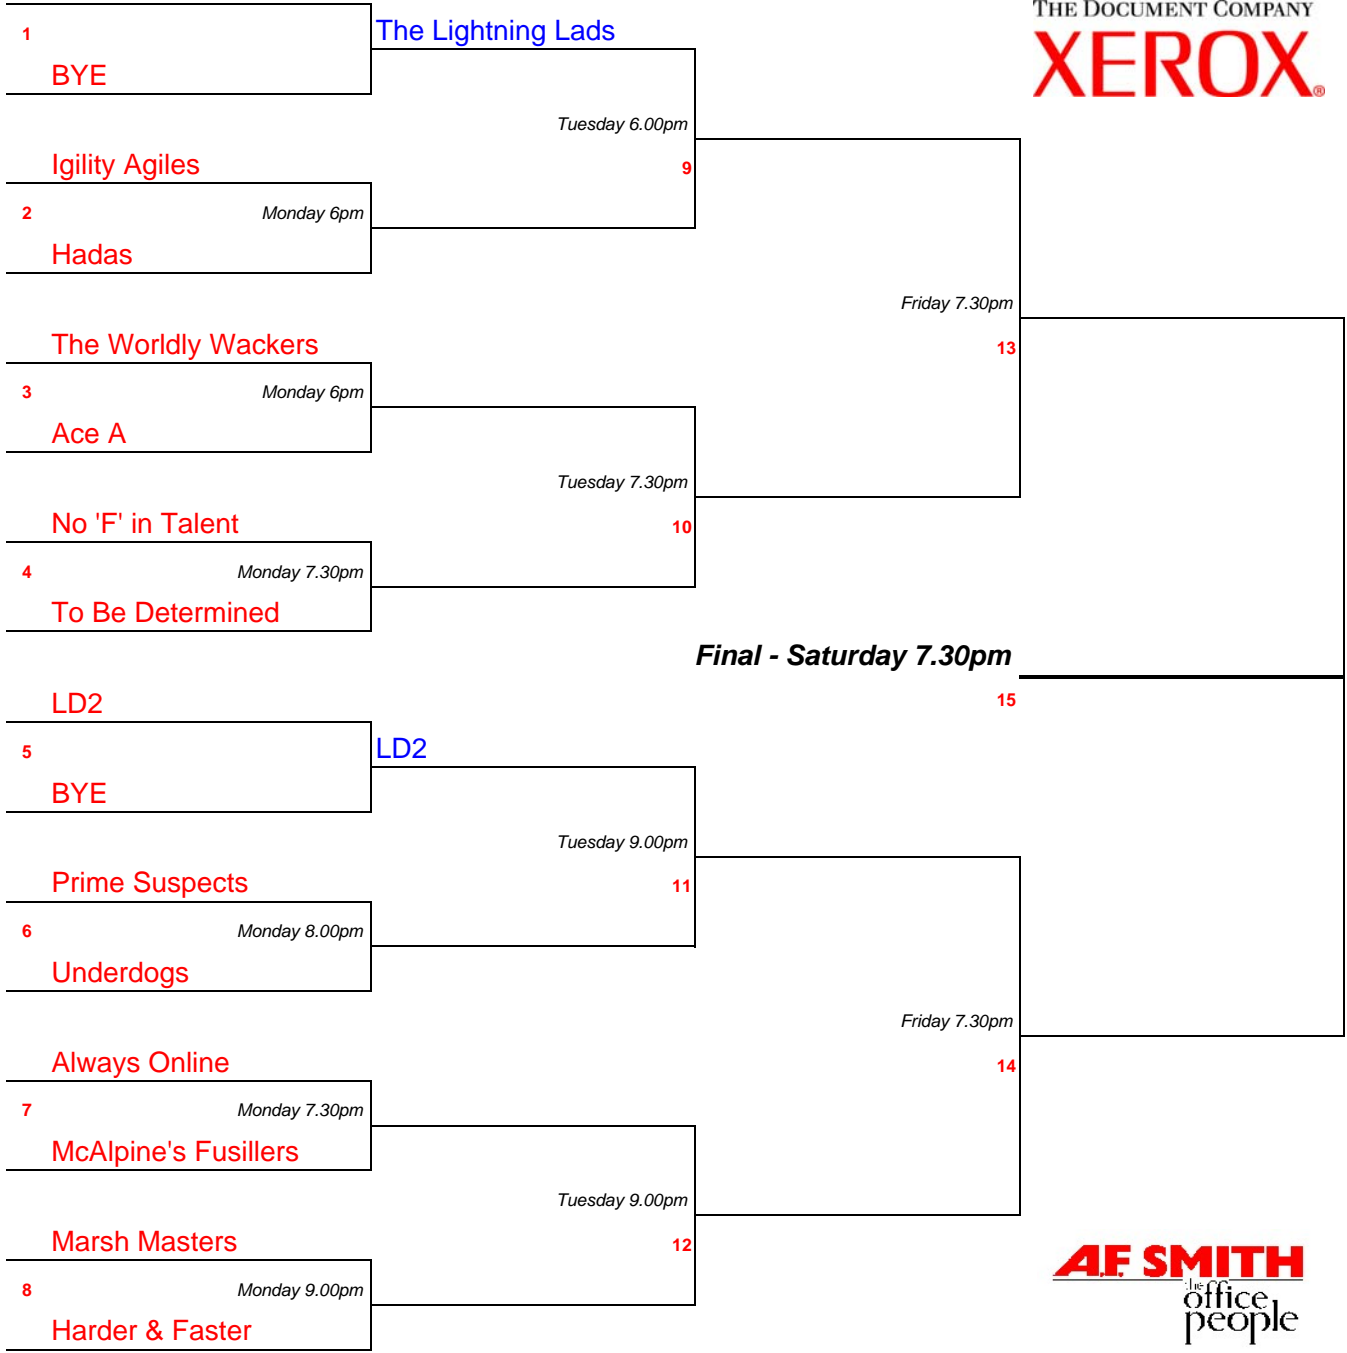

AF Smith Corporate Team Tournament 2007 Division 1 Main Draw

The Lightning Lads

THE DOCUMENT COMPANY

AF Smith Corporate Team Tournament 2007 Division 1 Consolation

THE DOCUMENT COMPANY

L1 **BYE**

16

L2

Thursday 6.00pm

20

L3

17

Tuesday 6pm

L4

Final - Saturday 6pm

22

L5 **BYE**

18

L6

Thursday 7.30pm

21

L7

19

Tuesday 6.00pm