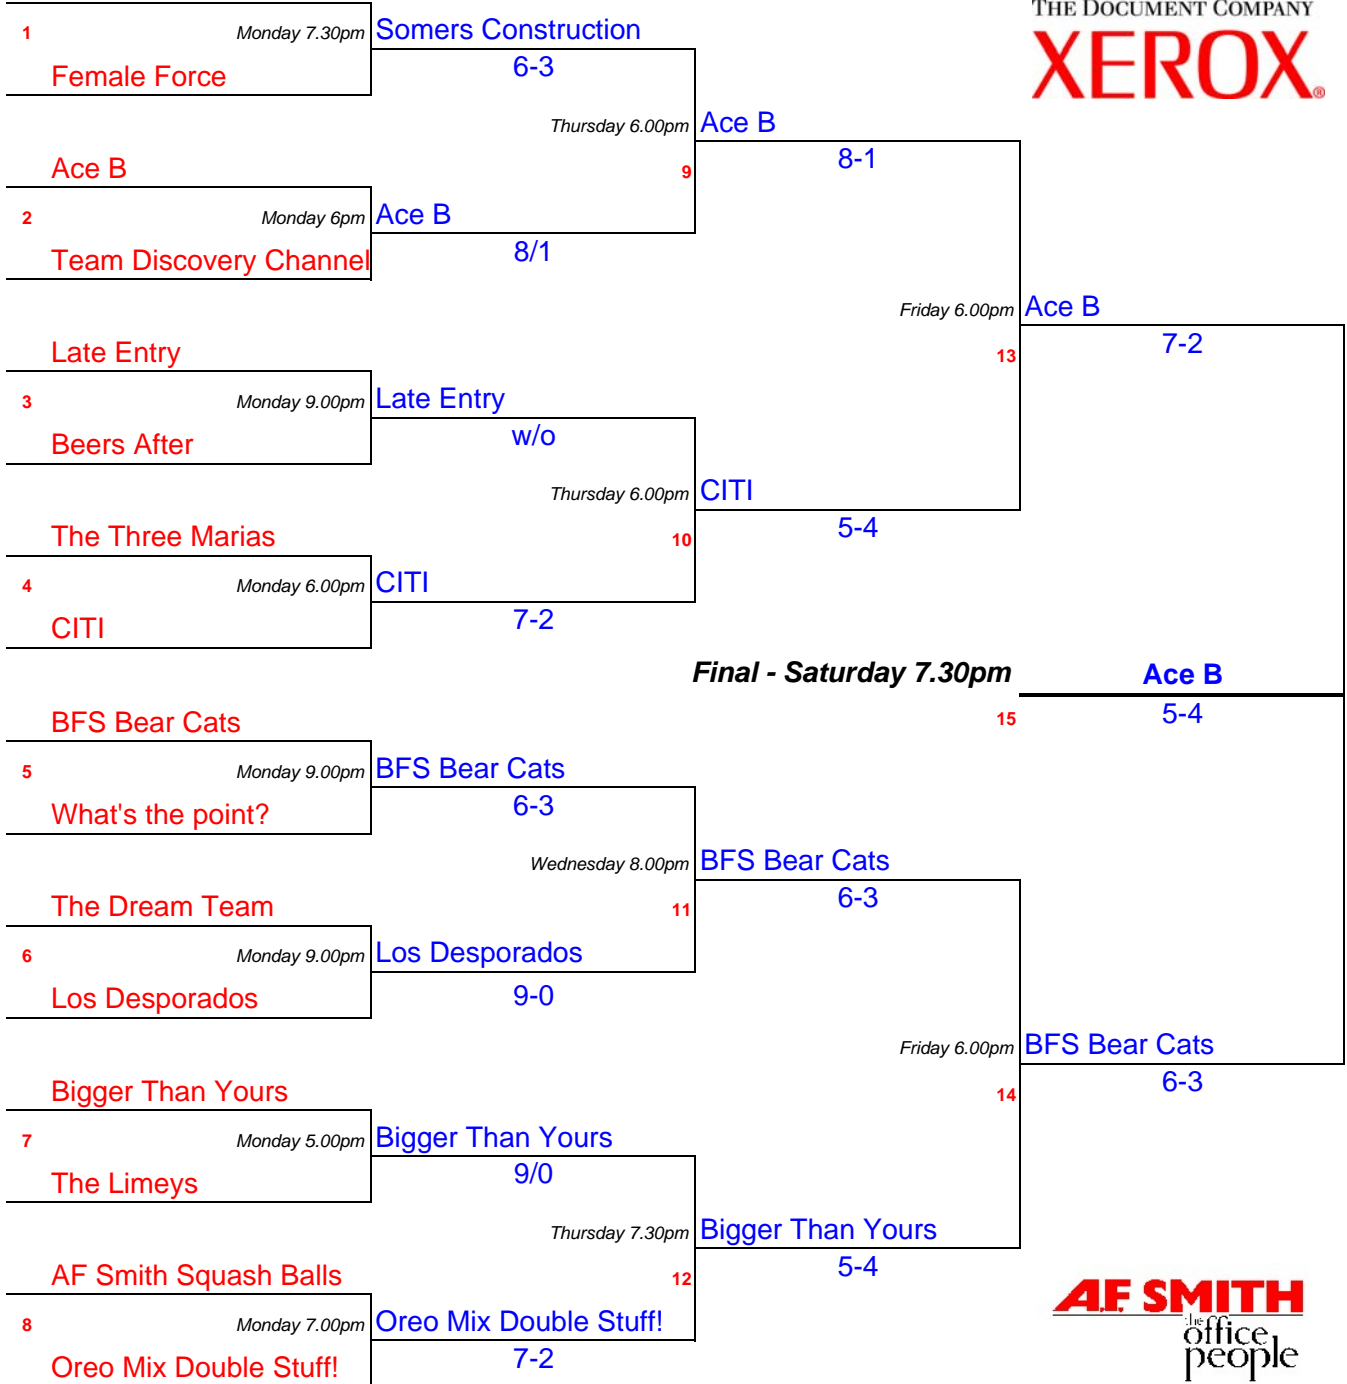

AF Smith Corporate Team Tournament 2007 Division 2 Main Draw

Somers Construction

THE DOCUMENT COMPANY