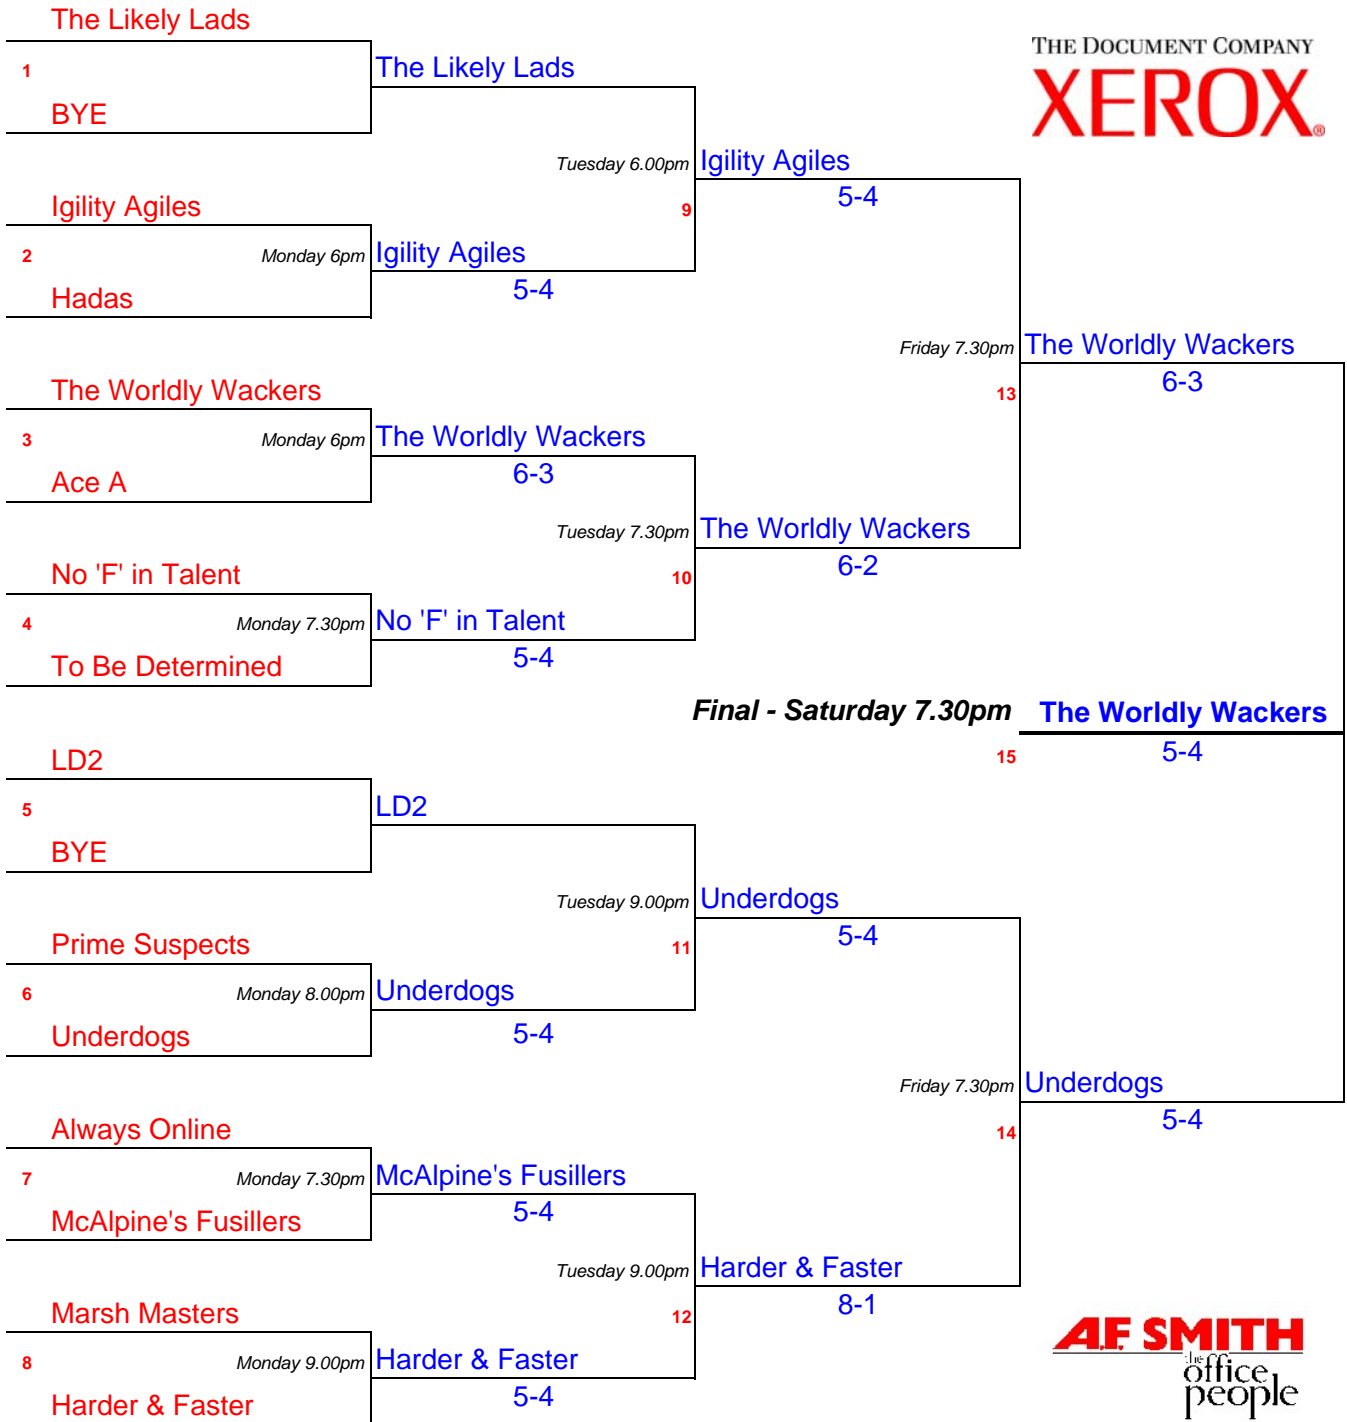

AF Smith Corporate Team Tournament 2007 Division 1 Main Draw

THE DOCUMENT COMPANY