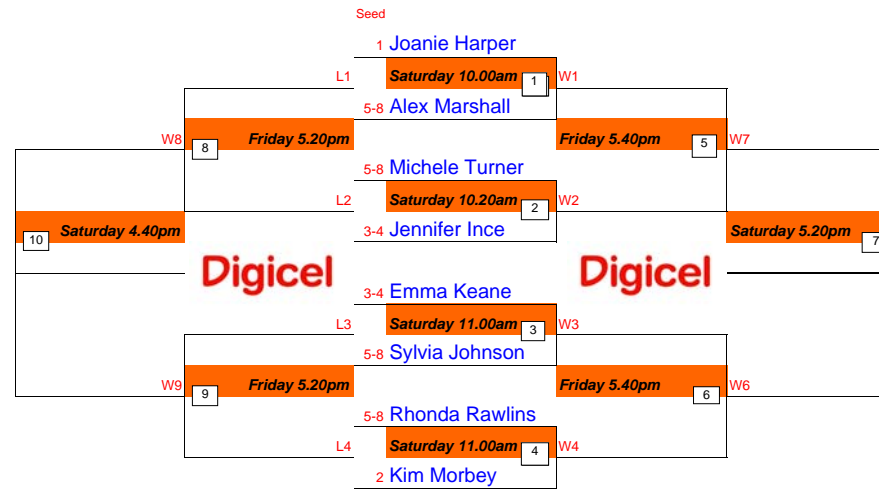

Digicel Bermuda National Squash Championships 2008 Main Draw Ladies Open

Digicel Bermuda National Squash Championships 2008 Main Draw Ladies Division 1

Digicel Bermuda National Squash Championships 2008 Main Draw Ladies Veterans

Digicel Bermuda National Squash Championships 2008 Main Draw Men's Open

Digicel Bermuda National Squash Championships 2008 Main Draw Men's Division 1

Digicel Bermuda National Squash Championships 2008 Main Draw Men's Division 2