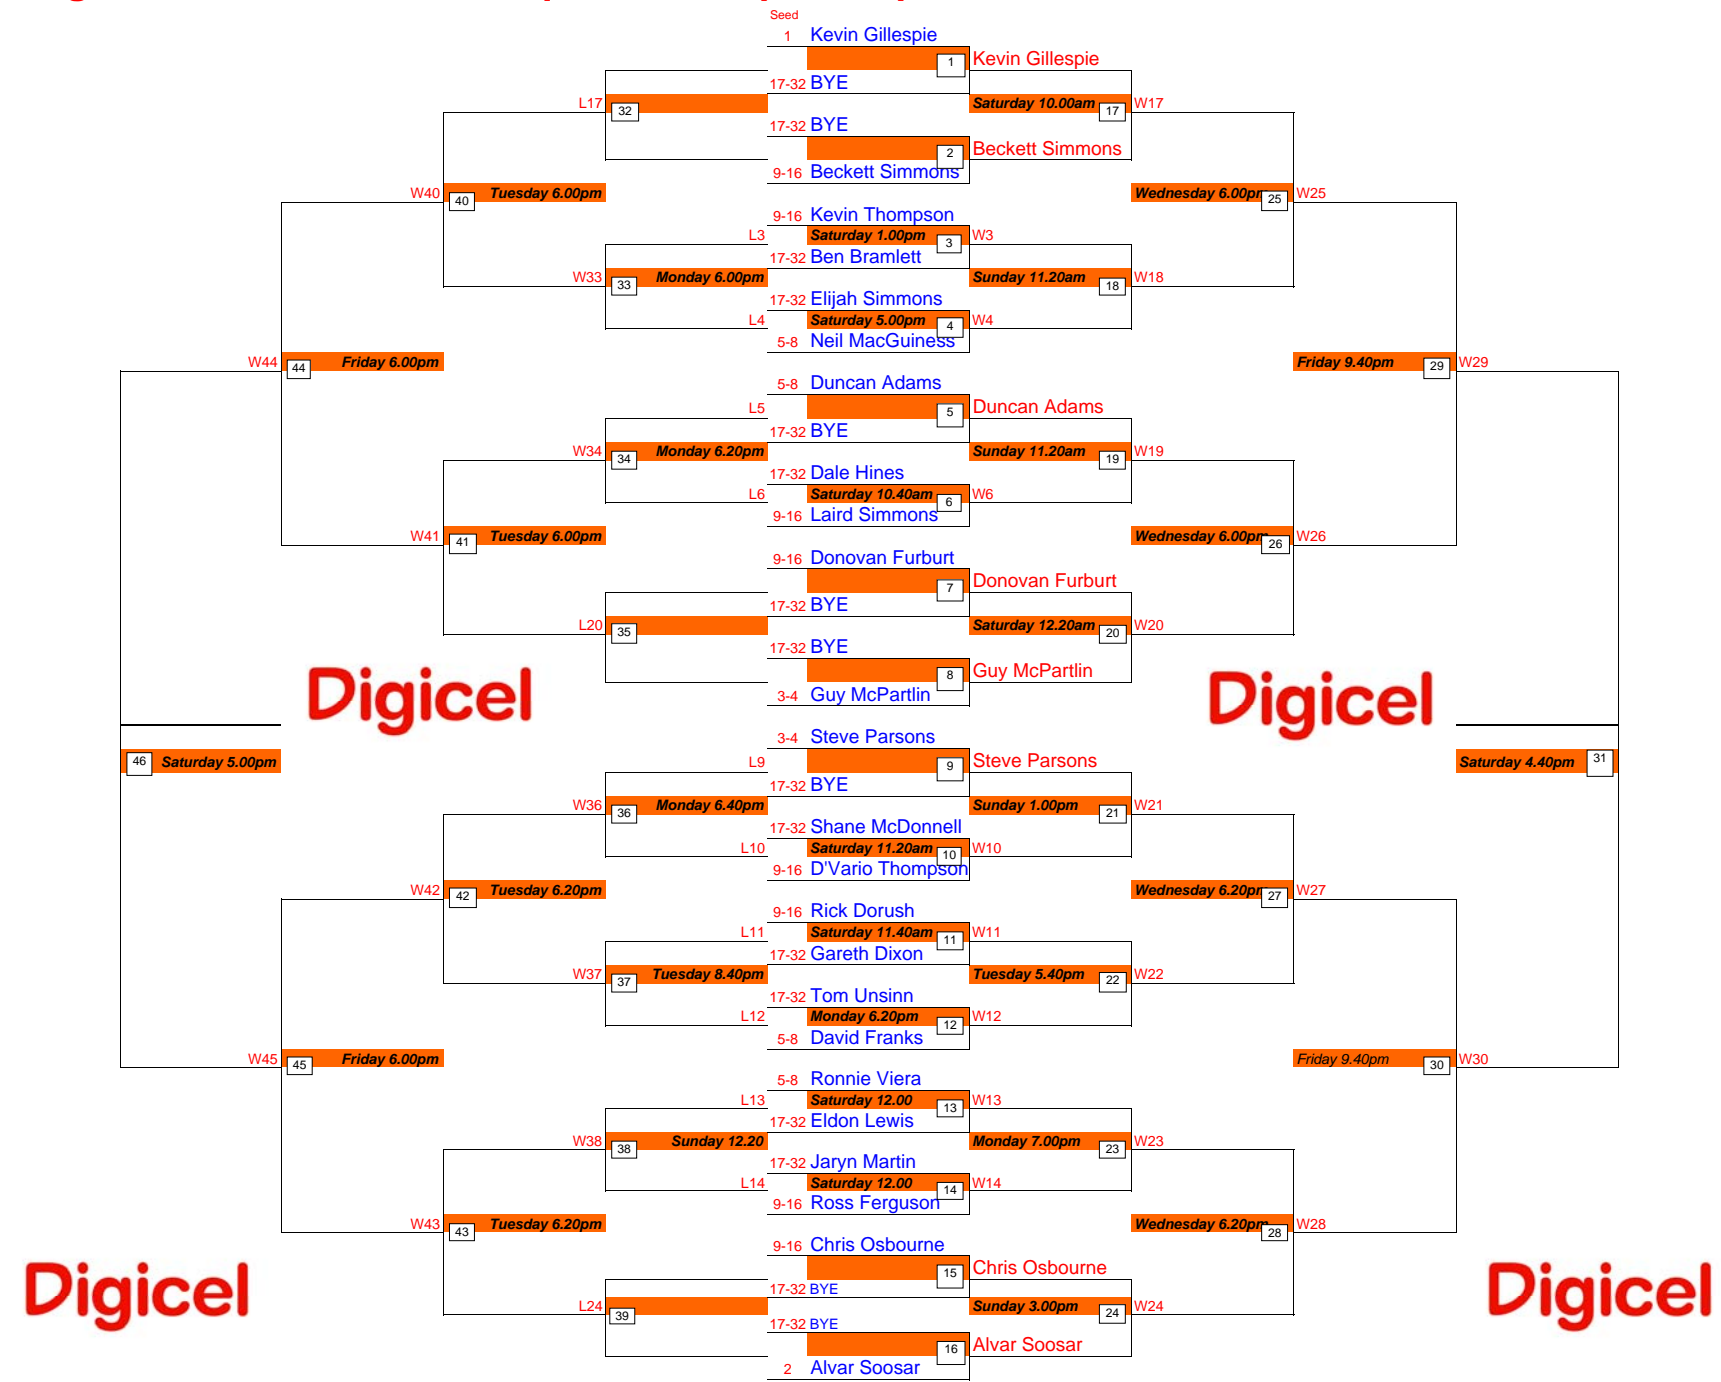

Digicel Bermuda National Squash Championships 2008 Main Draw Ladies Open

Digicel Bermuda National Squash Championships 2008 Main Draw Ladies Division 1

Digicel Bermuda National Squash Championships 2008 Main Draw Ladies Veterans

Digicel Bermuda National Squash Championships 2008 Main Draw Men's Open

Digicel Bermuda National Squash Championships 2008 Main Draw Men's Division 1

Digicel Bermuda National Squash Championships 2008 Main Draw Men's Division 2