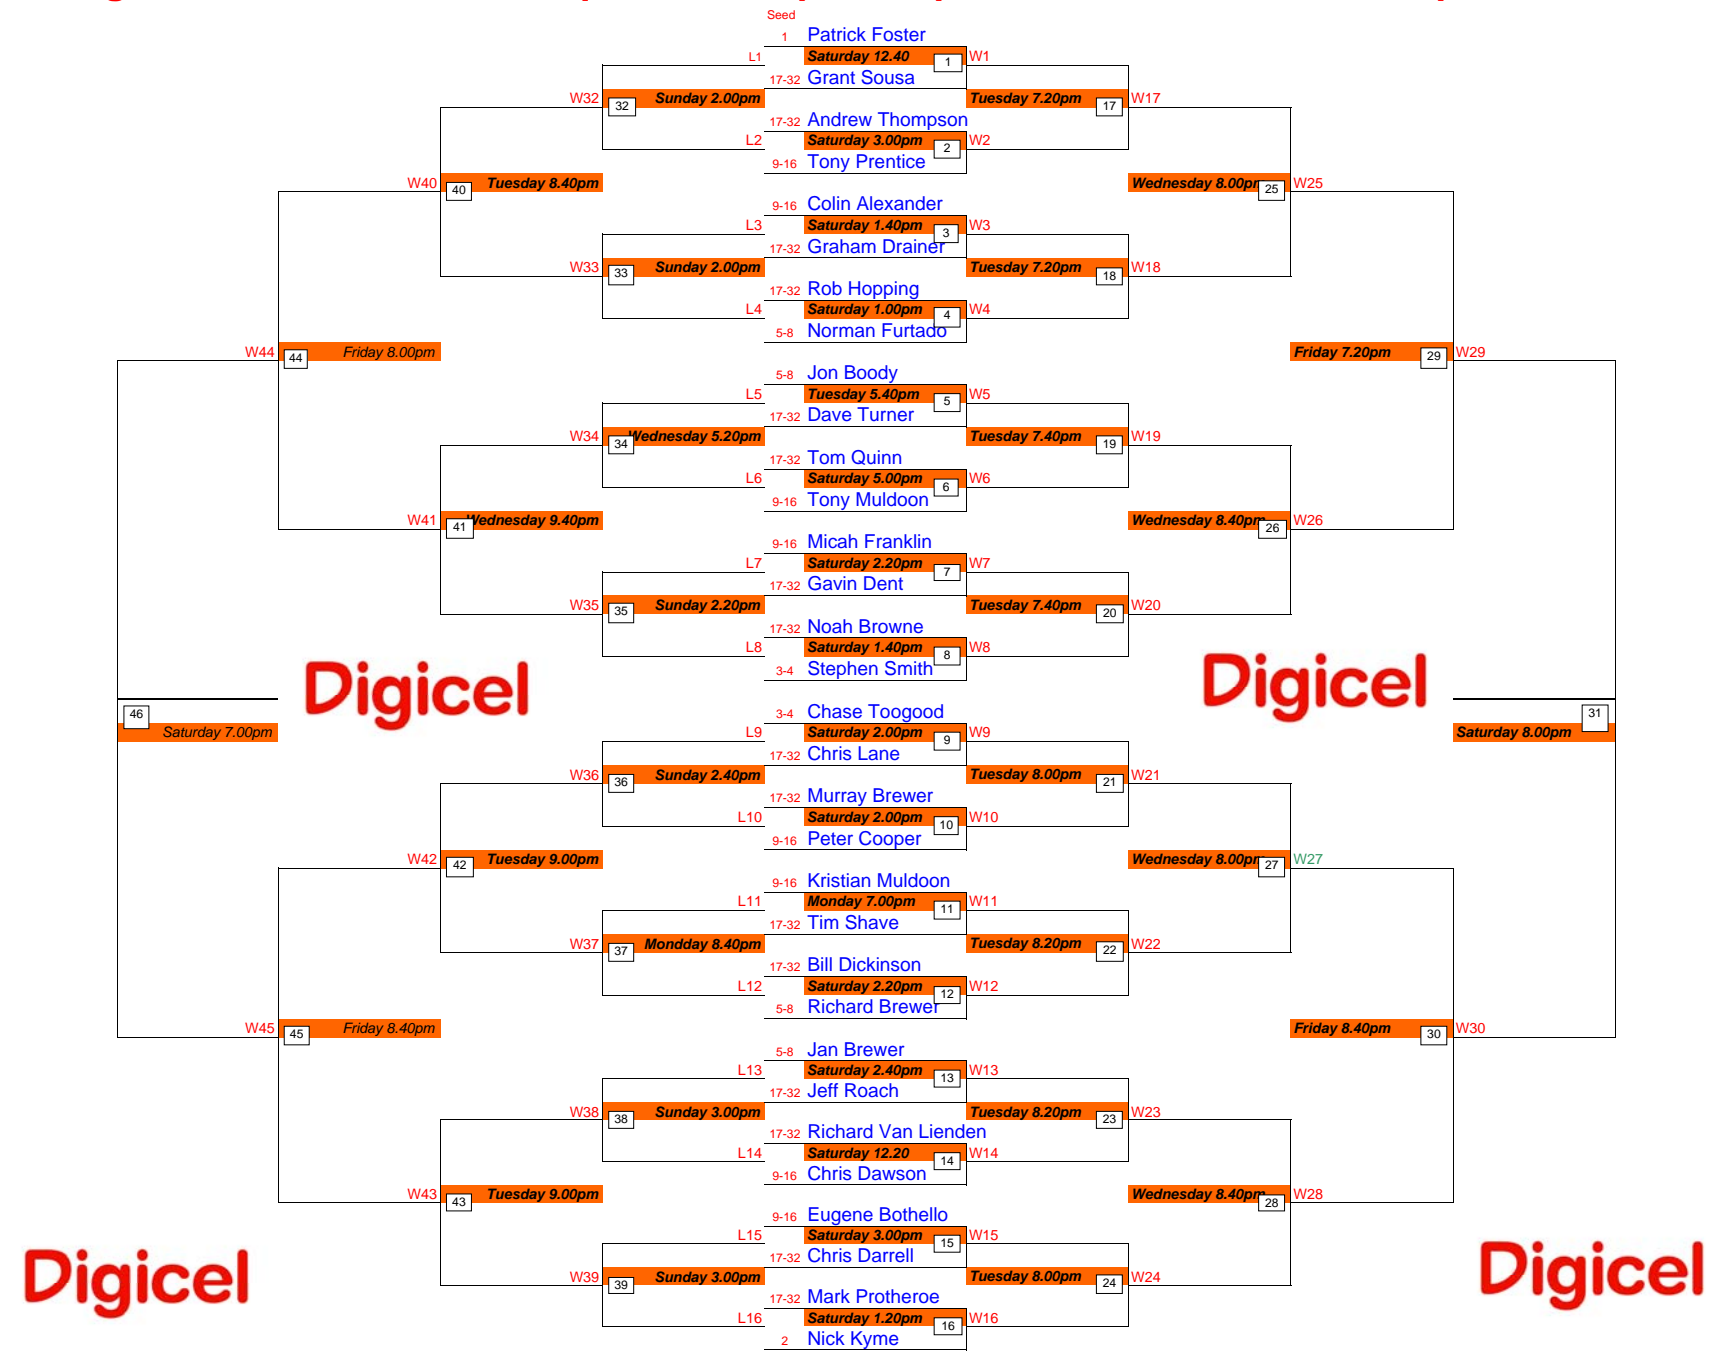

Digicel Bermuda National Squash Championships 2008 Main Draw Ladies Open

Digicel Bermuda National Squash Championships 2008 Main Draw Ladies Division 1

Digicel Bermuda National Squash Championships 2008 Main Draw Ladies Veterans

Digicel Bermuda National Squash Championships 2008 Main Draw Men's Open

Digicel Bermuda National Squash Championships 2008 Main Draw Men's Division 1

Digicel Bermuda National Squash Championships 2008 Main Draw Men's Division 2