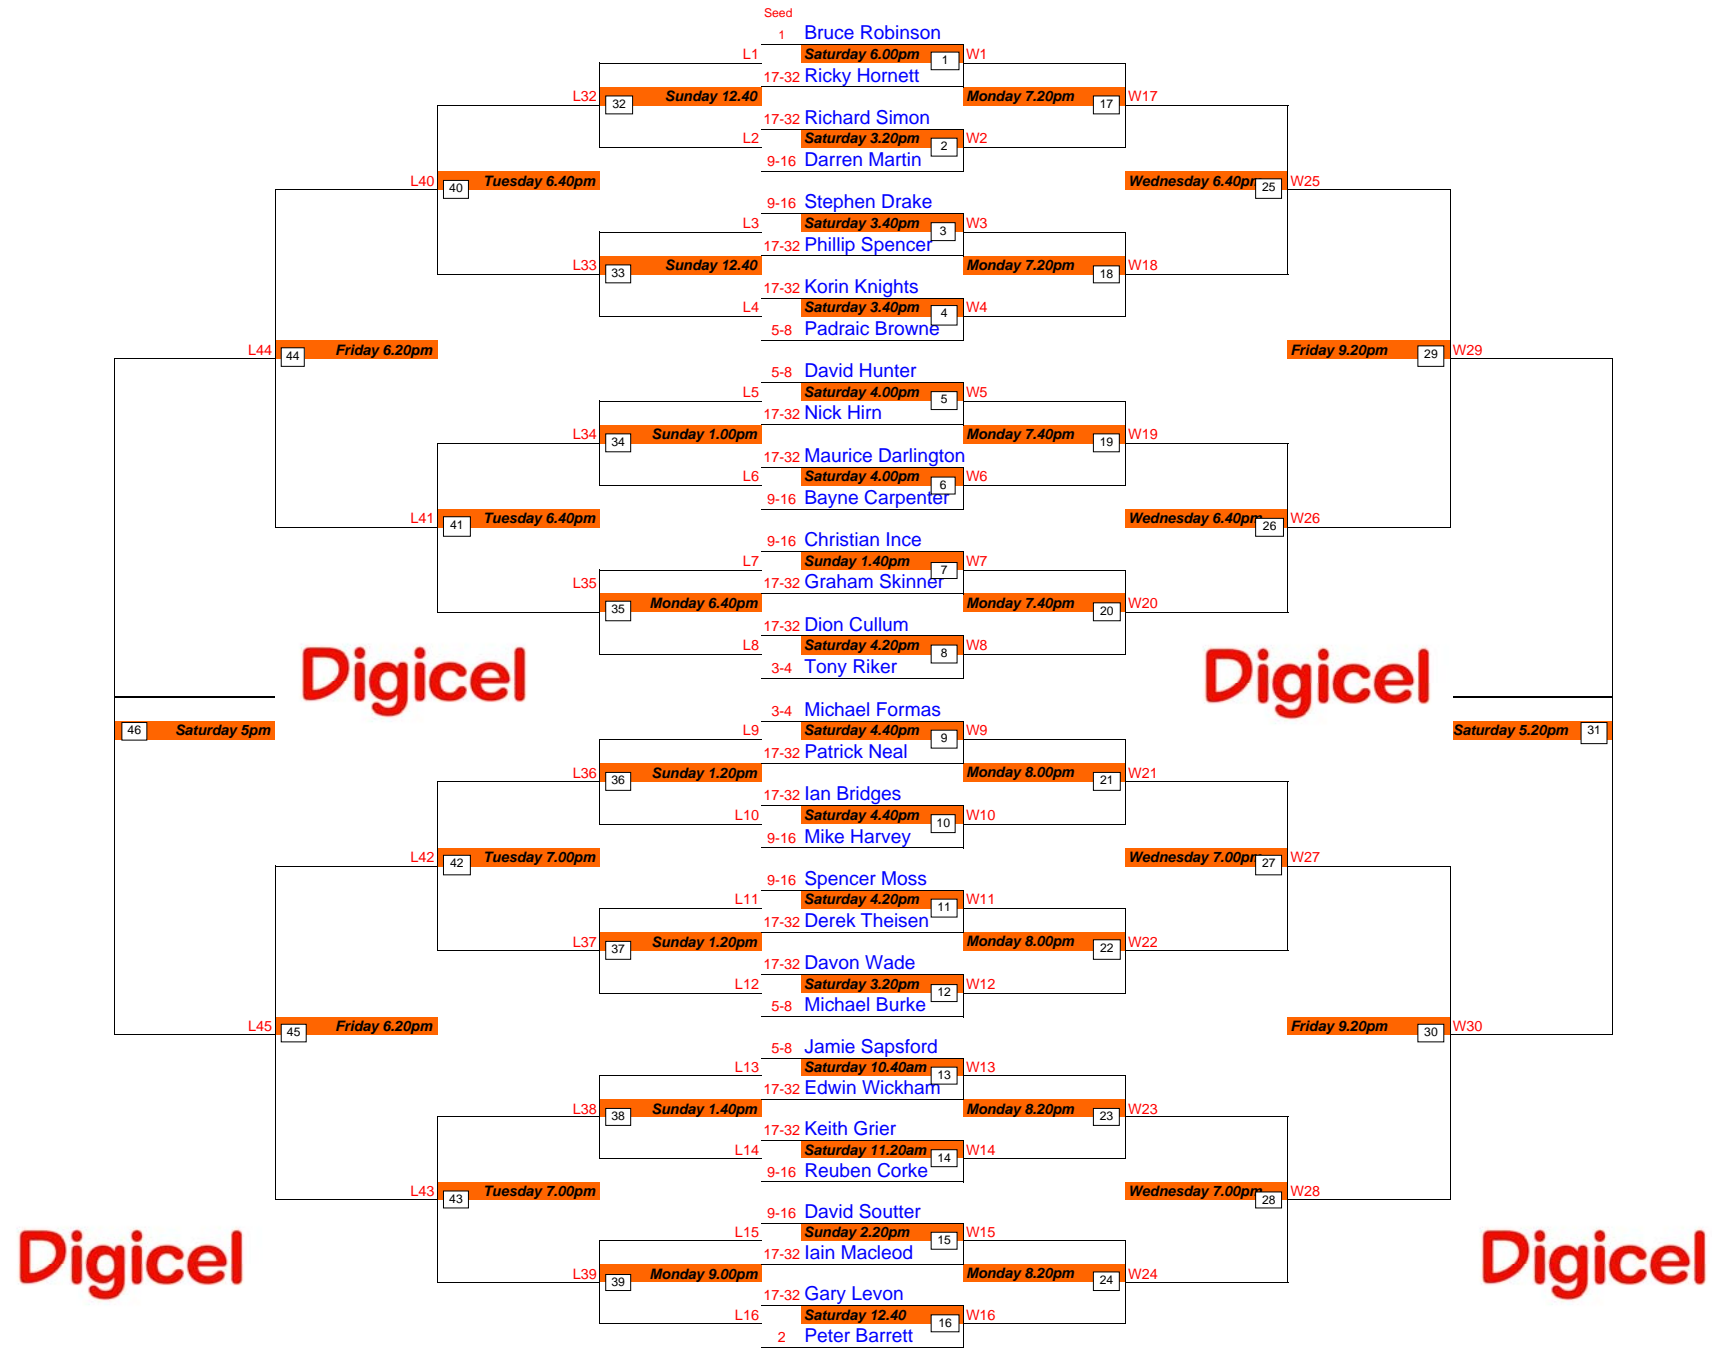

Digicel Bermuda National Squash Championships 2008 Main Draw Ladies Open

Digicel Bermuda National Squash Championships 2008 Main Draw Ladies Division 1

Digicel Bermuda National Squash Championships 2008 Main Draw Ladies Veterans

Digicel Bermuda National Squash Championships 2008 Main Draw Men's Open

Digicel Bermuda National Squash Championships 2008 Main Draw Men's Division 1

Digicel Bermuda National Squash Championships 2008 Main Draw Men's Division 2