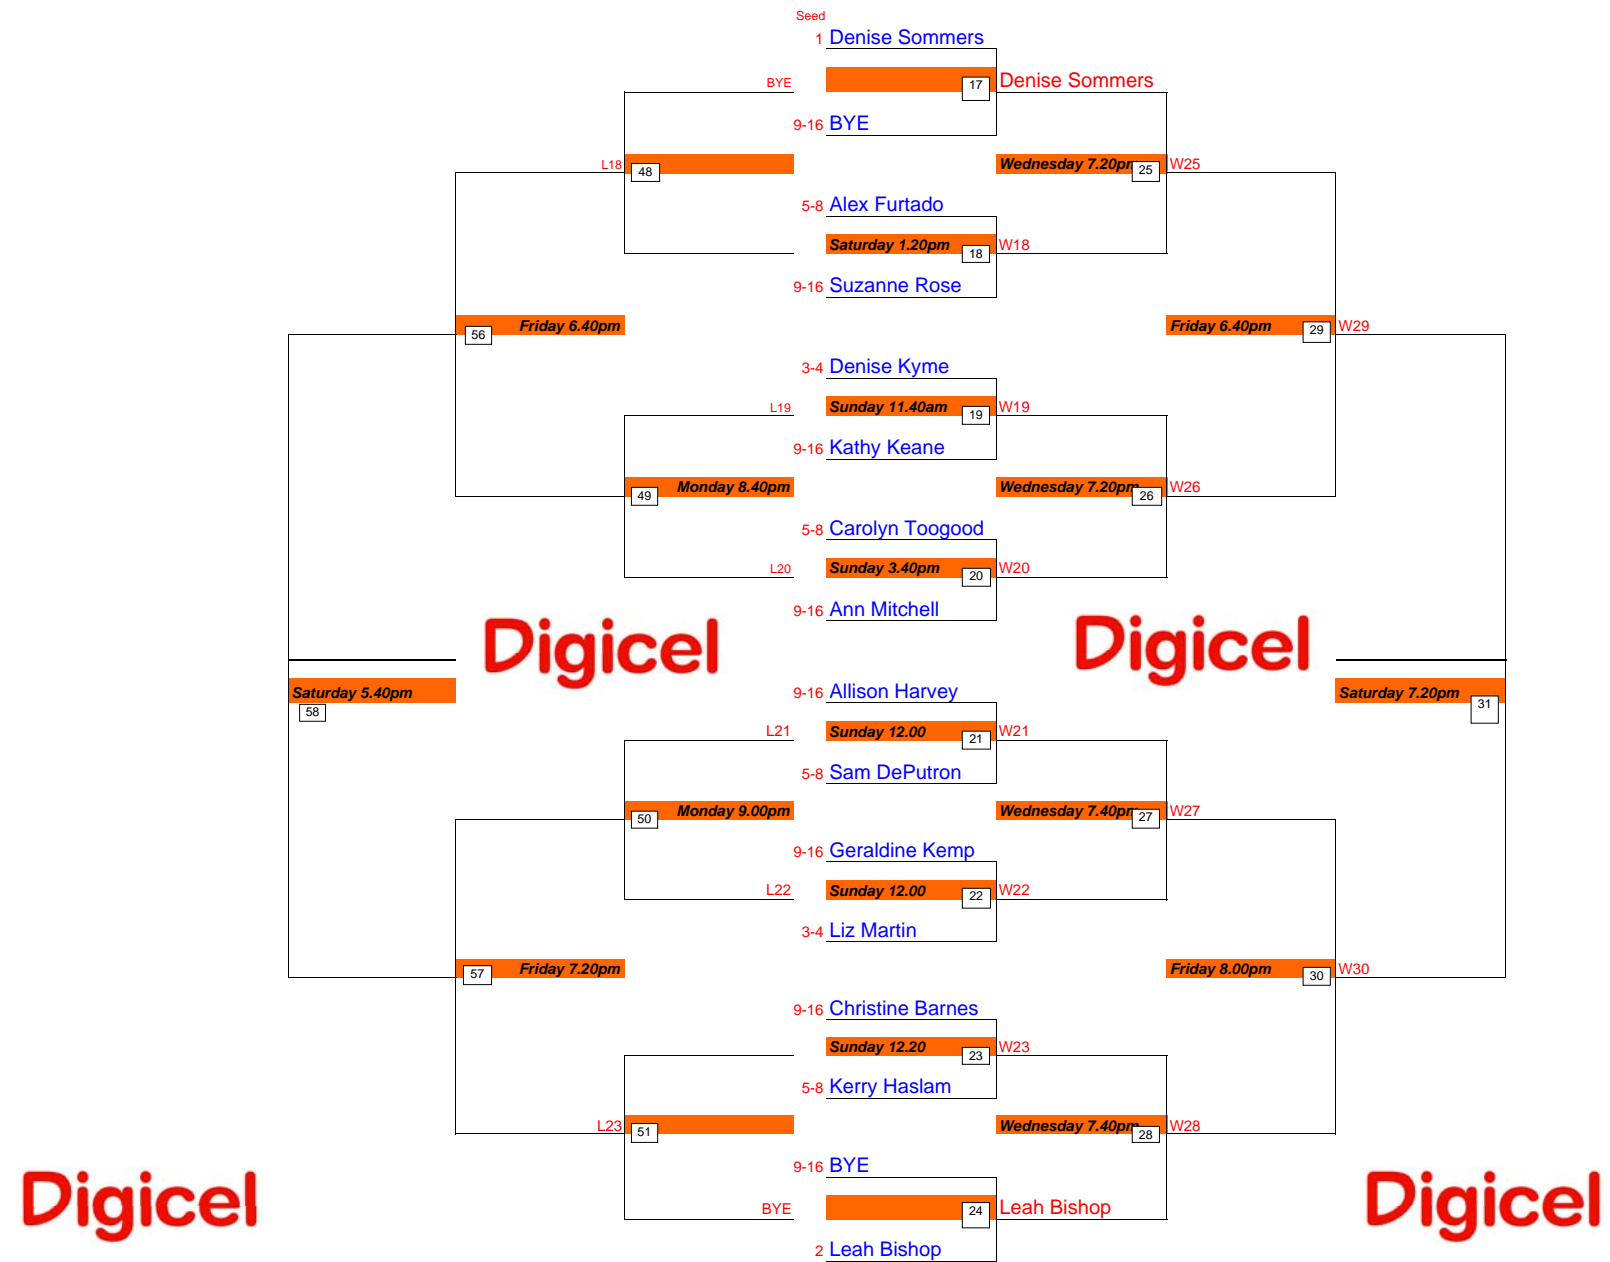

Digicel Bermuda National Squash Championships 2008 Main Draw Ladies Open

Digicel Bermuda National Squash Championships 2008 Main Draw Ladies Division 1

Digicel Bermuda National Squash Championships 2008 Main Draw Ladies Veterans