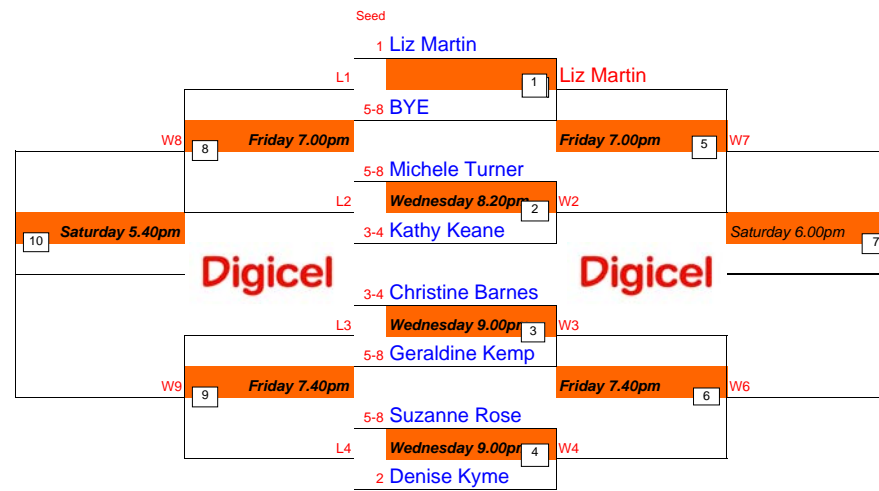

Digicel Bermuda National Squash Championships 2008 Main Draw Ladies Open

Digicel Bermuda National Squash Championships 2008 Main Draw Ladies Division 1

Digicel Bermuda National Squash Championships 2008 Main Draw Ladies Veterans

Digicel Bermuda National Squash Championships 2008 Main Draw Men's Open

Digicel Bermuda National Squash Championships 2008 Main Draw Men's Division 1

Digicel Bermuda National Squash Championships 2008 Main Draw Men's Division 2